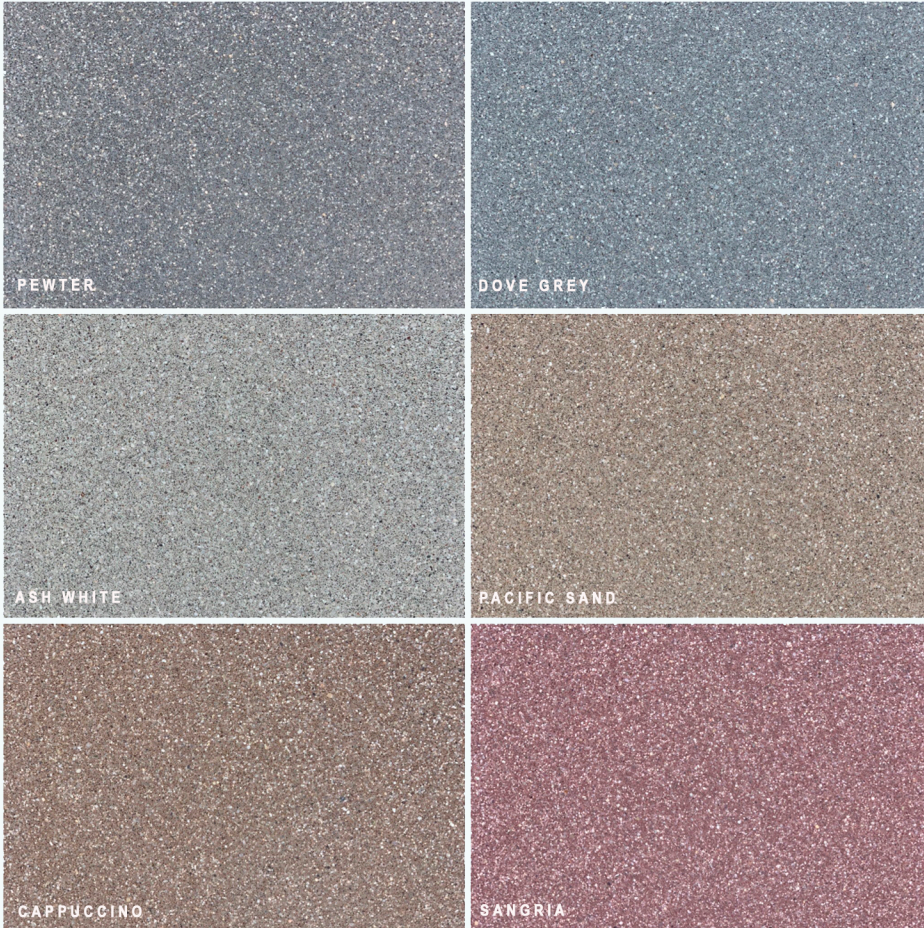

GOLDEN STATE

CAST STONE, LLC

PROVIDING ELEGANT HANDCRAFTED PRECAST PRODUCTS FOR YOUR SWIMMING POOL, LANDSCAPE, AND DESIGN PROJECTS.

DEVELOPED THROUGH YEARS OF DEDICATION TO THE ART OF CONCRETE MIX DESIGN.

GOLDEN STATE CAST STONE IS THE PREMIUM CHOICE FOR POOL COPING, WALL CAPS, COLUMN CAPS, AND STEP TREADS BY ADDING A COMBINATION OF HAND HONED AND ROBOTIC TECHNIQUES, IT PROVIDES A UNIQUE LOOK AND FEEL TO COMPLEMENT ANY OUTDOOR DESIGN.

ALL OF OUR PRECAST PRODUCTS ARE PROUDLY HANDMADE ON-SITE AND ARE PRODUCED WITH CAREFUL CONSIDERATION TO ENSURE QUALITY AND AESTHETICS. WE HAVE DEVELOPED A SIGNATURE LOOK AND A PREMIUM QUALITY POOL COPING THAT IS CONSISTENT IN COLOR AND FINISH.

COLORS:
• PEWTER, DOVE GREY, ASH WHITE, PACIFIC SAND, CAPPUCCINO, SANGRIA.

TEXTURE:
HAND HONED SAND FINISH

LEAD TIME:
• ALL PIECES ARE MADE TO ORDER AND TYPICAL LEAD TIME IS 4-6 WEEKS.
• RADIUS PIECES MAY REQUIRE LONGER LEAD TIME.

SIZES:
• STANDARD SIZES INCLUDE: WIDTHS 12", 14", 17", 21", 24", 28", 30" / LENGTHS 24", 30"
• CUSTOM SIZES ARE AVAILABLE FOR AN ADDITIONAL FEE AND LEAD TIME.

STYLES:
• SQUARE EASED EDGE, BULLNOSE, DOUBLE BULLNOSE (RADIUS OPTION ONLY AVAILABLE IN 14" SQUARE EASED EDGE).

OTHER PRECAST PRODUCTS:
• WALL CAPS, COLUMN CAPS, STEP TREADS, PAVERS.