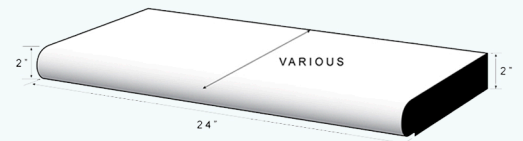

SINGLE BULLNOSE