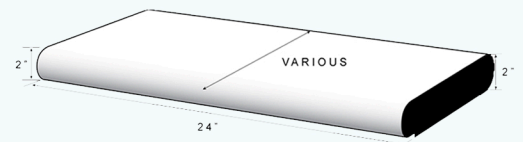

SIZES:
 • STANDARD SIZES INCLUDE: WIDTHS 12", 14", 17", 21", 24", 28", 30" / LENGTHS 24", 30"
 • CUSTOM SIZES ARE AVAILABLE FOR AN ADDITIONAL FEE AND LEAD TIME.

STYLES:
 • SQUARE EASED EDGE, BULLNOSE, DOUBLE BULLNOSE (RADIUS OPTION ONLY AVAILABLE IN 14" SQUARE EASED EDGE).

OTHER PRECAST PRODUCTS:
 • WALL CAPS, COLUMN CAPS, STEP TREADS, PAVERS.

SQUARE EASED EDGE

SINGLE BULLNOSE

DOUBLE BULLNOSE

INSIDE RADIUS COPING

OUTSIDE RADIUS COPING