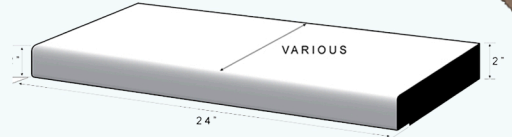

SQUARE EASED EDGE